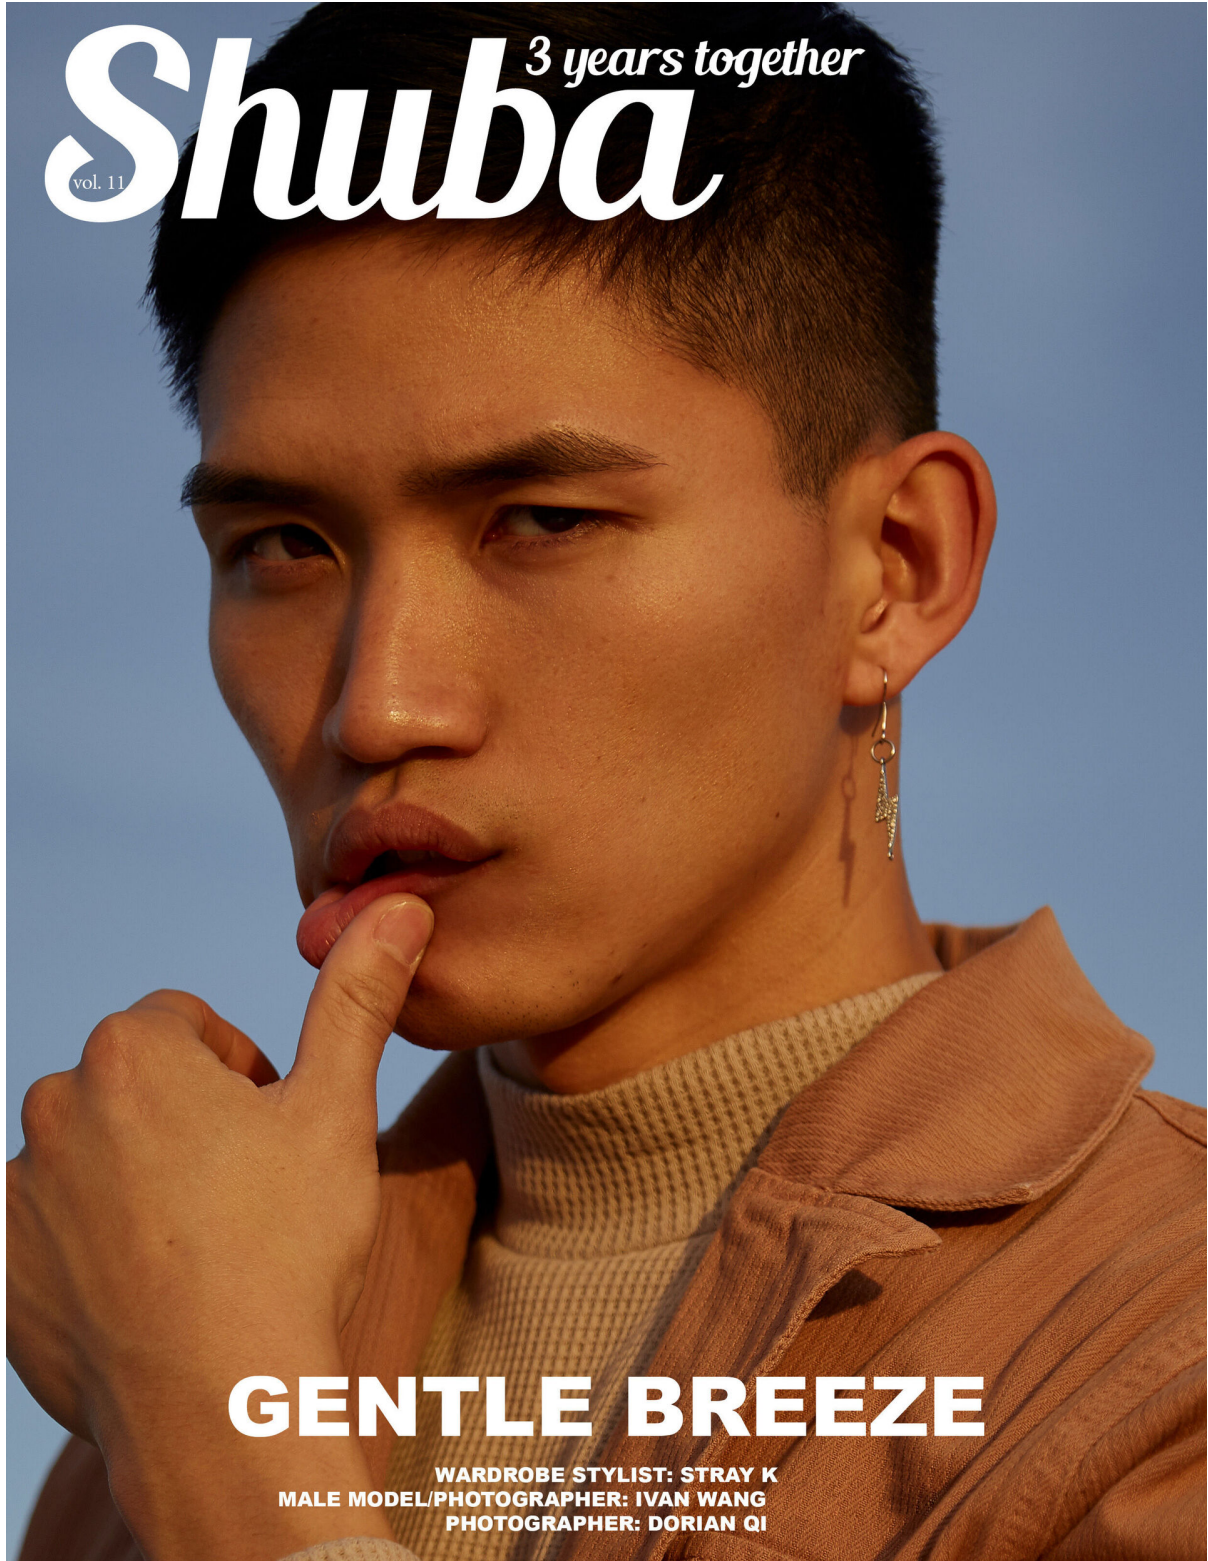

IVAN WANG

height 6'0.5 · bust 37" · waist 30.5" · hips 37.5" · suit 46  
shoes size 44 EU/13 US/10 UK · hair black · eyes brown

**MGM**  
MODELS