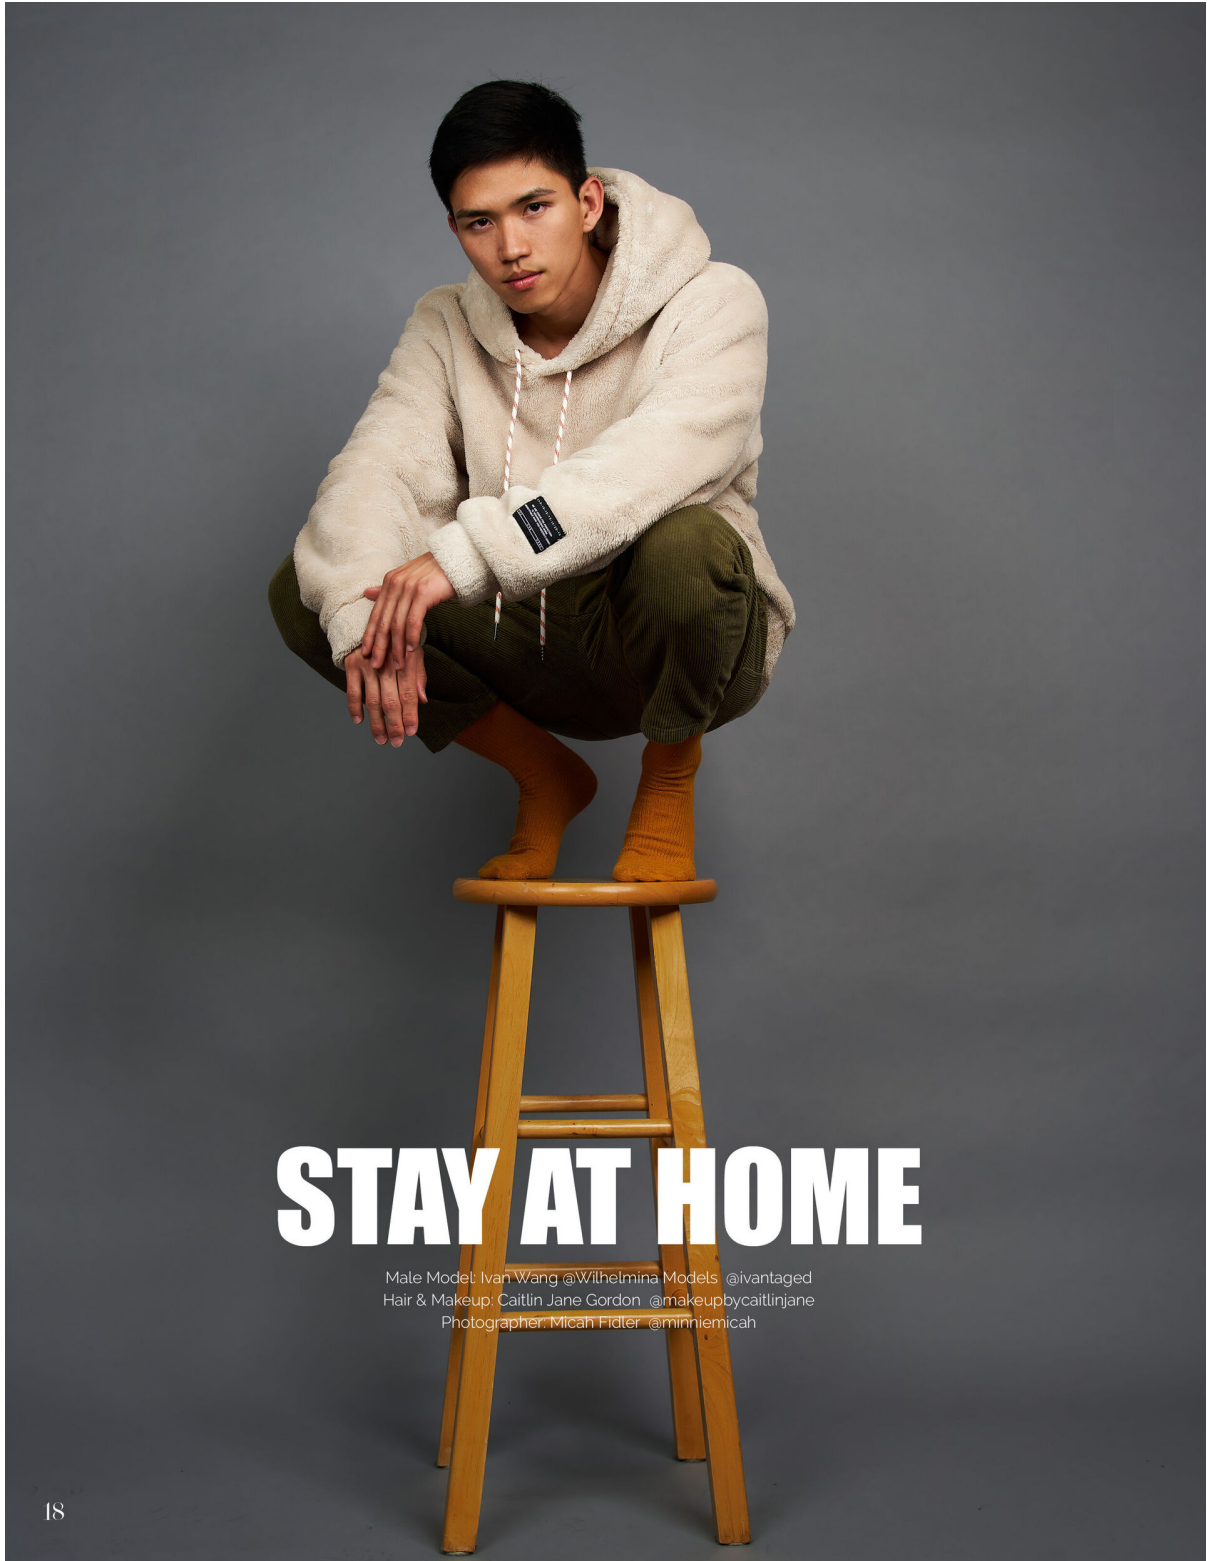

IVAN WANG

height 6'0.5 · bust 37" · waist 30.5" · hips 37.5" · suit 46
shoes size 44 EU/13 US/10 UK · hair black · eyes brown

STAY AT HOME

Male Model: Ivan Wang @Wilhelmina_Models @ivantaged
Hair & Makeup: Caitlin Jane Gordon @makeupbycaitlinjane
Photographer: Micah Fidler @minniemicah

18

MGM
MODELS